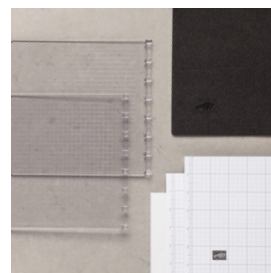

STAMPARATUS® ACCESSORIES PACK

Includes Stamparatus® plates, grid paper, foam mat
151049 **$24.50**