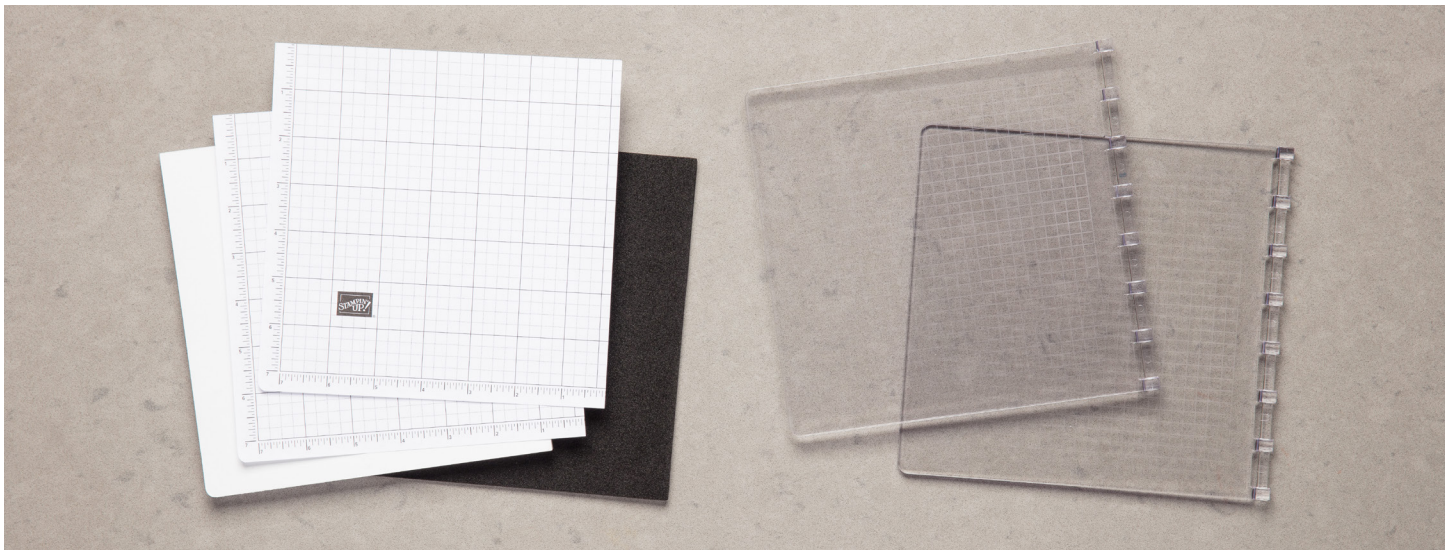

NEW!

STAMPARATUS® ACCESSORIES

The Stamparatus® (Item 146276, \$49.00) is the world's most innovative stamp placement tool—now with a supporting line of all-new accessories to keep you stamping smoothly!

SMALL GRID PAPER

Grid paper perfectly sized to fit the Stamparatus®, for precision stamp alignment every time. (50 sheets)
149621 **\$6.50**

STAMPARATUS® PLATES

Additional plates allow you to have multiple stamp arrangements ready to go! (2 plates)
149693 **\$15.00**