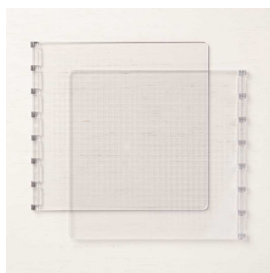

NEW!

STAMPARATUS® ACCESSORIES

The Stamparatus® (Item 146276, \$49.00) is the world's most innovative stamp placement tool—now with a supporting line of all-new accessories to keep you stamping smoothly!

SMALL GRID PAPER

Grid paper perfectly sized to fit the Stamparatus®, for precision stamp alignment every time. (50 sheets)
149621 **\$6.50**

STAMPARATUS® PLATES

Additional plates allow you to have multiple stamp arrangements ready to go! (2 plates)
149693 **\$15.00**